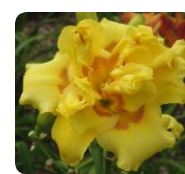

ELFIN REFLECTION -- \$30

Mauve lavender bi-tone with blue lavender eye, green throat. Tiny 2 7/8" flowers on 20" scapes. Blooms midseason; reblooms.

FAIRY FIRECRACKER -- \$10

Orange and red blend. Small 2¾" flowers on short 15" scapes. Great for the front of the bed! Blooms midseason. Lots of buds/blooms.

FIRST CRUSH -- \$25

Rose cream with deep rose eye and big rose edge. 6" flat flowers on 21" scapes. Very pretty! Blooms midseason. Dormant.

GALILEO -- \$60

Deep velvet purple with huge lavender white watermark. 7½" flowers on 26" scapes. Blooms early to midseason; some rebloom. Dormant.

GLORIOUS AUTUMN -- \$30

Double. Orange with red edge above gold throat. 5" full flowers on 27" scapes. Blooms midseason. Dormant.

GRAPE CUPCAKE -- \$25

Double. Lavender mauve with dark purple eye and gold throat. 3" round flowers on 22" scapes. Blooms midseason. Always doubles for us!