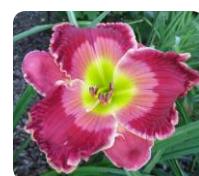

MAN OF SORROWS -- $30

Deep rose red with pink watermark and yellow/green throat. 6" flowers on 26" scapes. Blooms midseason. Very fragrant.