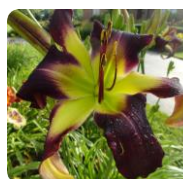

BOUNDLESS BEAUTY -- \$30

Pastel white blend with very ruffled gold edge and green throat. 7½" blooms on 28" scapes. Blooms midseason with some rebloom.

CARNIVAL IN CARACAS -- \$35

Orange with vivid red chevron eye and bright yellow/green throat. 7" blooms on 30" scapes. Blooms midseason, and reblooms for us.

CAST YOUR CROWN -- \$35

Red with distinct gold thorny edge. 5" blooms on 27" scapes. Blooms mid to late in the season. Fragrant. Dormant.

CHAPEL OF LOVE -- \$30

Rose pink with darker pink eye and gold metallic wire edge, gold/green throat. 6" flowers on 26" scapes. Blooms early to midseason; reblooms.

COLUMBUS OHIO -- \$50

Purple with darker purple eye and large green throat. Rolled back petals, twisted sepals (depending on weather). 7¼" blooms; 46" tall.

COLUMBUS SUNSET -- \$25

Pink bi-tone with ruffled toothy gold edge and white watermark. 5½" flowers; 32" scapes. Blooms mid to late season. Dormant.