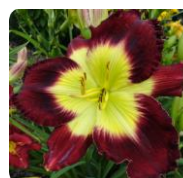

COLUMBUS OHIO -- \$50

Purple with darker purple eye and large green throat. Rolled back petals, twisted sepals (depending on weather). 7¼" blooms; 46" tall.

COLUMBUS SUNSET -- \$25

Pink bi-tone with ruffled toothy gold edge and white watermark. 5½" flowers; 32" scapes. Blooms mid to late season. Dormant.

CORNBREAD AND CHICKEN -- \$30

Cream peach above yellow throat. Very ruffled 5¾" flowers on 30" scapes. Blooms midseason, with some rebloom.

CORY TIPPLE -- \$30

Burgundy reddish purple with substantial ruffled yellow edge. 5½" blooms on 34" scapes. Blooms early to midseason. Dormant.