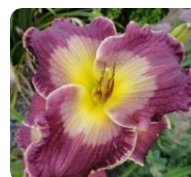

WINE IN THE GAZEBO -- $100

Grape wine with bold chalk watermark. Full 5" flowers on 33" scapes. Blooms midseason. Distinct!