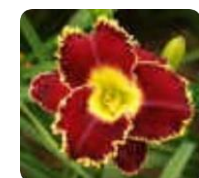

KELSEY MCGHEE -- \$50

Orange gold with deep wine/black eye and edge. 4¾" flowers on 26" scapes. Blooms early to mid season. Reblooms.

KING COBRA -- \$100

UF, cascade. Red with darker red eyezone, yellow sepals. Teeth on petals and sepals. Huge 10" flowers; 33" scapes. Midseason to late.

LARRY'S TWILIGHT BITE -- \$125

Cranberry purple with dark eye. 8½" flowers with extreme toothy, fanged edge; 31" scapes. Blooms mid to late season. Rebloom. Dormant.

MABOU -- \$35

Rose purple with orchid watermark, wire gold edge. 6" flowers on 30" scapes. Blooms midseason to late. Dormant.

MAN OF SORROWS -- \$30

Deep rose red with pink watermark and yellow/green throat. 6" flowers on 26" scapes. Blooms midseason. Very fragrant.

MICHAEL BENNETT -- \$50

UF spatulate. Grape purple with silver bluish/white watermark, green throat. Stunning 8" blooms on 26" scapes. Blooms mid to late.