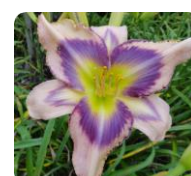

WANDA EVANS -- \$100

UF cascade. Lavender pink above large green throat. Huge 10" flowers on tall 40" scapes. Bloom midseason to late.

SMALL WORLD LOONEY TUNES -- \$30

Rose-pink bi-tone with light pink watermark and green throat. Small 3¾" flowers on 28" scapes. Blooms early; high bud count. Fragrant.

WINE IN THE GAZEBO -- \$100

Grape wine with bold chalk watermark. Full 5" flowers on 33" scapes. Blooms midseason. Distinct!

SPORTIN' LIFE -- \$40

Rosy purple with neon rose watermark. 6½" blooms on 32" scapes. Blooms midseason, with some rebloom. Fragrant.